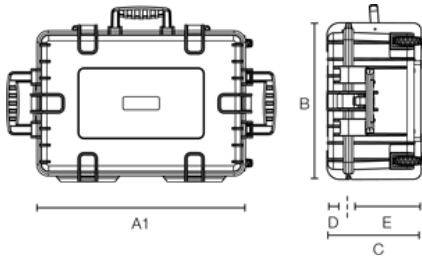

B&W TOOL.CASE JUMBO 6600

Product number: 117.20/P-G

airworthy

document holder

telescopic handle
A

A (A1):	550 mm
B:	350 mm
C:	225 mm
A (A1) inside:	500 mm
B inside:	285 mm
C inside:	185 mm
D (lide) inside:	mm
E (Bottom) inside:	mm

Produkteigenschaften

Volumen (L)	26,4
Material	PP
Product group	tough.cases
Possible configurations	LOOPS POCKETS
max.load (kg)	25