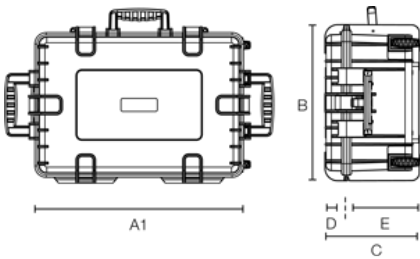

B&W TOOL.CASE JUMBO 6700

Product number: 117.19/P-G

airworthy

padlock eyelets

temperature resistant

telescopic handle

document holder

stackable

extremely robust

A (A1):	602 mm
B:	426 mm
C:	261 mm
A (A1) inside:	539 mm
B inside:	359 mm
C inside:	225 mm
D (lid) inside:	50 mm
E (bottom) inside:	175 mm

Product features

Volume (l)	43.5
Material	PP
Product group	tough.cases
Possible configurations	LOOPS POCKETS
Max. load (kg)	35