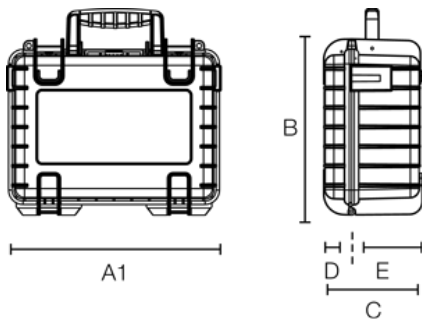

B&W TOOL.CASE JET 6000

Product number: 117.18/P

airworthy

eyelets for padlocks

temperature resistant

document holder

stable

extrem robust

A (A1):	512 mm
B:	418 mm
C:	216 mm
A (A1) inside:	458 mm
B inside:	337 mm
C inside:	190 mm
D (lide) inside:	45 mm
E (Bottom) inside:	145 mm

Produkteigenschaften

Volumen (L)	29,3
Material	PP
Product group	tough.cases
Possible configurations	LOOPS POCKETS
max.load (kg)	25