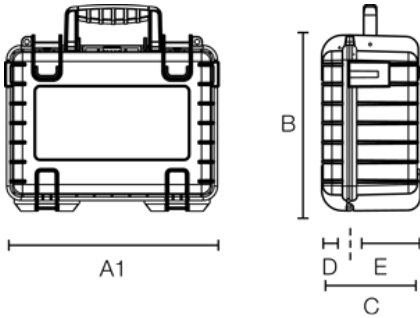

B&W TOOL.CASE JET 5000

Product number: 117.17/P

airworthy

eyelets for padlocks

temperature resistant

document holder

stable

extrem robust

A (A1):	470 mm
B:	367 mm
C:	187 mm
A (A1) inside:	416 mm
B inside:	287 mm
C inside:	160 mm
D (lide) inside:	45 mm
E (Bottom) inside:	110 mm

Produkteigenschaften

Volumen (L)	19,1
Material	PP
Product group	tough.cases
Possible configuration	LOOPS POCKETS
max.load (kg)	25