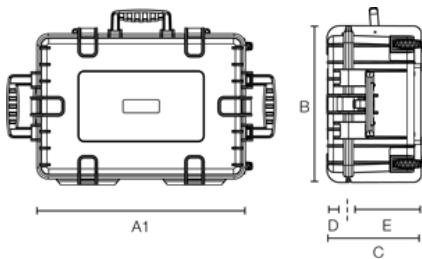

B&W OUTDOOR.CASE TYPE 7300

Product number: 7300/B

	two eyelets for padlocks (Ø 0.3 inch)		easy-open locks
	lockable		30-year warranty
	temperature stable		airworthy
	stackable		rubberized handle
	extremely robust		waterproof (IP67 certified)
	dustproof		

A (A1):	1150 mm
B:	500 mm
C:	330 mm
A (A1) inside:	1080 mm
B inside:	430 mm
C inside:	310 mm
D (lid) inside:	50 mm
E (bottom) inside:	260 mm

Product features

Possible configurations	empty
Certificates	ATA 300 DEF STAN 81-41 STANAG 4280 IP67
Material	PP
Volume (l)	145,0