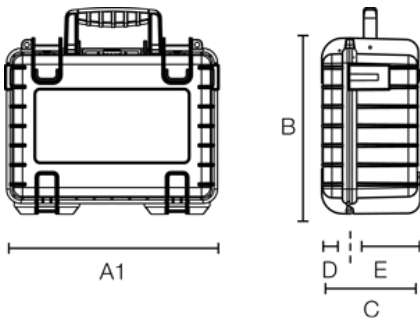

## B&W OUTDOOR.CASE TYPE 6040

Product number: 6040/B

	two eyelets for padlocks (Ø 0.3 inch)		dustproof
	waterproof (IP67 certified)		30-year warranty
	extremely robust		rubberized handle
	easy-open locks		stackable
	temperature stable		airworthy

A (A1):	<b>510 mm</b>
B:	<b>420 mm</b>
C:	<b>150 mm</b>
A (A1) inside:	<b>475 mm</b>
B inside:	<b>350 mm</b>
C inside:	<b>130 mm</b>
D (lid) inside:	<b>50 mm</b>
E (bottom) inside:	<b>80 mm</b>

### Product features

Possible configurations	empty pre-cut foam (SI)
Certificates	UN 3090/91 UN 3480/81 ATA 300 MIL-STD-801G IP67 STANAG 4280 DEF STAN 81-41
Material	PP
Volume (l)	21.0