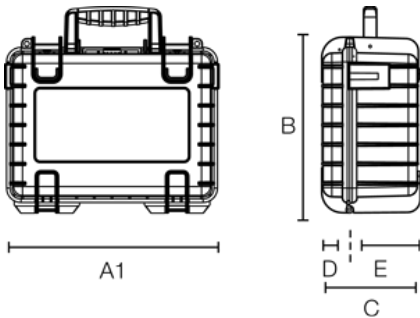

B&W OUTDOOR.CASE TYPE 6000

Product number: 6000/O

two eyelets for padlocks (Ø 0.3 inch)

waterproof (IP67 certified)

30-year warranty

extremely robust

rubberized handle

easy-open locks

stackable

temperature stable

dustproof

airworthy

A (A1): **510 mm**

B: **420 mm**

C: **215 mm**

A (A1) inside: **475 mm**

B inside: **350 mm**

C inside: **200 mm**

D (lid) inside: **50 mm**

E (bottom) inside: **150 mm**

Product features

UN 3090/91 UN 3480/81 DEF STAN
Certificates 81-41 MIL-STD-801G IP67 STANAG
4280 ATA 300

Material PP

Volume (l) 32.6

Accessories

Backpack System (BPS) for B&W outdoor.cases

Lid Pocket (LP) for B&W outdoor.case

Shoulder Strap (CS) for B&W outdoor.case

Mesh bag (MB) for B&W outdoor.cases