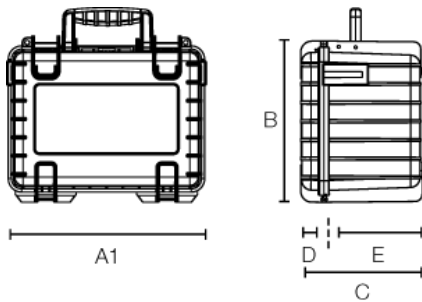

B&W OUTDOOR.CASE TYPE 5500

Product number: 5500/B

	two eyelets for padlocks (Ø 0.3 inch)		dustproof
	waterproof (IP67 certified)		30-year warranty
	extremely robust		rubberized handle
	easy-open locks		stackable
	temperature stable		airworthy

A (A1):	495 mm
B:	365 mm
C:	315 mm
A (A1) inside:	430 mm
B inside:	300 mm
C inside:	300 mm
D (lid) inside:	45 mm
E (bottom) inside:	255 mm

Product features

Possible configurations	empty pre-cut foam (SI) padded dividers (RPD)
Certificates	UN 3090/91 UN 3480/81 ATA 300 MIL-STD-801G IP67 STANAG 4280 DEF STAN 81-41
Material	PP
Volume (l)	37.9