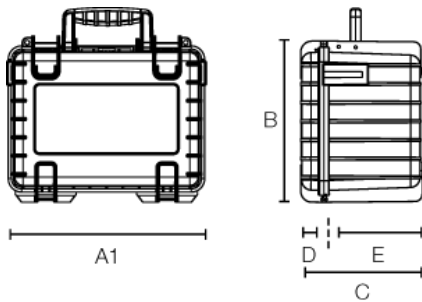

B&W OUTDOOR.CASE TYPE 5000

Product number: 5000/Y

	two eyelets for padlocks (Ø 0.3 inch)		dustproof
	waterproof (IP67 certified)		30-year warranty
	extremely robust		rubberized handle
	easy-open locks		stackable
	temperature stable		airworthy

A (A1):	470 mm
B:	365 mm
C:	190 mm
A (A1) inside:	430 mm
B inside:	300 mm
C inside:	170 mm
D (lid) inside:	45 mm
E (bottom) inside:	125 mm

Product features

Possible configurations	empty pre-cut foam (SI) padded dividers (RPD)
Certificates	UN 3090/91 UN 3480/81 ATA 300 MIL-STD-801G IP67 STANAG 4280 DEF STAN 81-41
Material	PP
Volume (l)	22.1