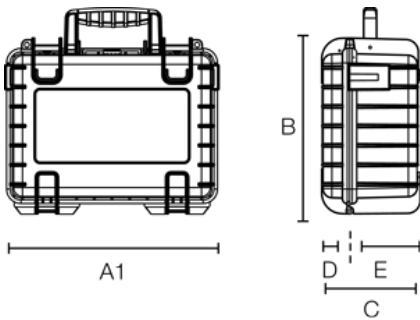

## B&W OUTDOOR.CASE TYPE 1000

Product number: 1000/O

	two eyelets for padlocks (Ø 0.2 inch)		dustproof
	waterproof (IP67 certified)		30-year warranty
	extremely robust		rubberized handle
	easy-open locks		stackable
	temperature stable		airworthy

A (A1):	<b>270 mm</b>
B:	<b>215 mm</b>
C:	<b>105 mm</b>
A (A1) inside:	<b>250 mm</b>
B inside:	<b>175 mm</b>
C inside:	<b>95 mm</b>
D (lid) inside:	<b>25 mm</b>
E (bottom) inside:	<b>70 mm</b>

### Product features

Possible configurations	empty pre-cut foam (SI) padded dividers (RPD)
Certificates	UN 3090/91 UN 3480/81 ATA 300 MIL-STD-801G IP67 STANAG 4280 DEF STAN 81-41
Material	PP
Volume (l)	4.1