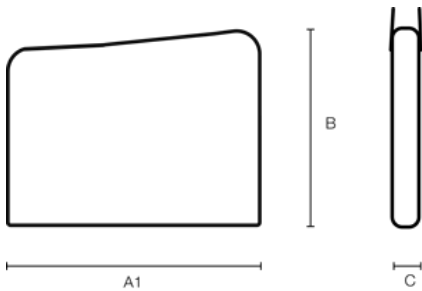

B&W BIKE.SACK

Product number: 96250/N

A (A1):	1200 mm
B:	850 mm
C:	230 mm
A (A1) inside:	1200 mm
B inside:	850 mm
C inside:	230 mm
D (lid) inside:	mm
E (bottom) inside:	mm

Product features

Impeller size	26" 27.5" 28" 29"
Product group	#bike.bags
Material	Polyester