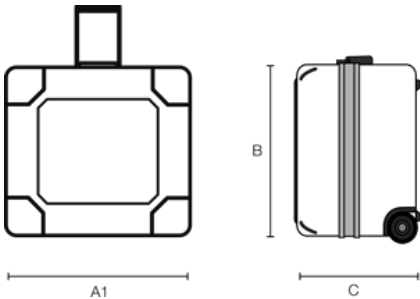

B&W FOLDON.CASE

Product number: 96006/N

2 smooth-running wheels (fixed)

Telescopic handle

A (A1):	640 mm
B:	700 mm
C:	330 mm
A (A1) inside:	610 mm
B inside:	625 mm
C inside:	240 mm
D (lid) inside:	mm
E (bottom) inside:	mm