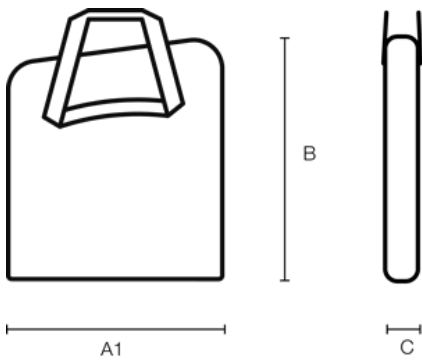

## B&W FOLDON.BAG

Product number: 96007/N

A (A1):	600 mm
B:	600 mm
C:	200 mm
A (A1) inside:	600 mm
B inside:	600 mm
C inside:	200 mm
D (lid) inside:	mm
E (bottom) inside:	mm