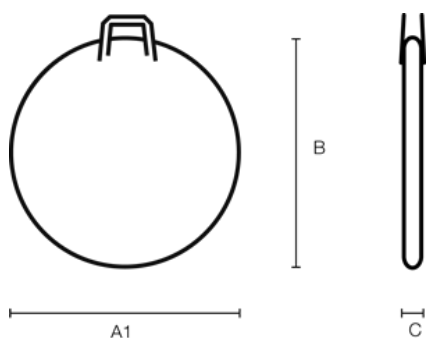

## B&W DOUBLE WHEEL.GUARD M

Product number: 96812/black

A (A1):	mm
B:	690 mm
C:	150 mm
A (A1) inside:	mm
B inside:	mm
C inside:	mm
D (lid) inside:	mm
E (bottom) inside:	mm

### Product features

Impeller size	26" 28"
Material	Polyester