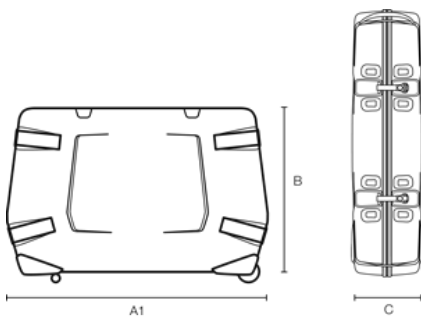

B&W BIKE.CASE II

Product number: 96600

4 smooth-running wheels (2x freely rotatable, 2x fixed)

removable top shell

lockable with TSA padlock

self-tightening buckle

| | |
|--------------------|----------------|
| A (A1): | 1345 mm |
| B: | 880 mm |
| C: | 345 mm |
| A (A1) inside: | 1300 mm |
| B inside: | 815 mm |
| C inside: | 320 mm |
| D (lid) inside: | mm |
| E (bottom) inside: | mm |

Product features

| | |
|--------------------|---|
| Wheeler size | 26" 28" |
| Product group | #bike.cases |
| Material | ABS |
| Mountainbikes | Downhill Fullsuspension Hardtail |
| Road and Tri-bikes | with integrated seat post frame size > 62 cm frame size ≤ 62 cm |
| Trekking bikes | Trekking bikes |