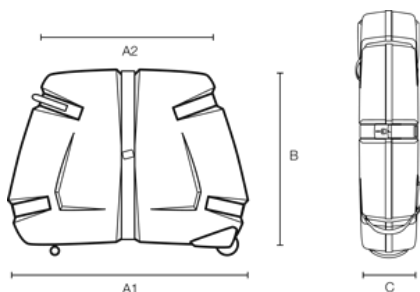

B&W BIKE.BOX II

Product number: 96500

4 smooth-running wheels (2x freely rotatable, 2x fixed)

removable top shell

lockable with TSA padlock

self-tightening buckle

A (A1):	1190 mm
B:	890 mm
C:	295 mm
A (A1) inside:	1150 mm
B inside:	810 mm
C inside:	280 mm
D (lid) inside:	mm
E (bottom) inside:	mm

Product features

Impeller size	26" 27,5" 28" 29"
Product group	#bike.cases
Material	ABS
Mountainbikes	Hardtail (frame size ≤ 46 cm)
Road and Tri-bikes	frame size ≤ 62 cm