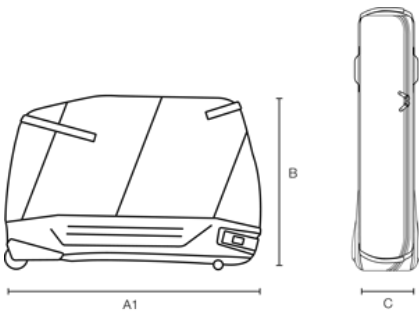

B&W BIKE.BAG 2.0

Product number: 96900

4 smooth-running wheels (2x freely rotatable, 2x fixed)

A (A1):	1360 mm
B:	854 mm
C:	297 mm
A (A1) inside:	1350 mm
B inside:	810 mm
C inside:	280 mm
D (lid) inside:	mm
E (bottom) inside:	mm

Product features

impeller size	26" 27,5" 28" 29"	
Product group	#bike.bags	
Material	ABS & Ripstop-Polyester	
Mountainbikes	Downhill Fullsuspension Hardtail	
Road and Tri-bikes	up to frame size 62 cm	
Trekking bikes	Trekking bikes	