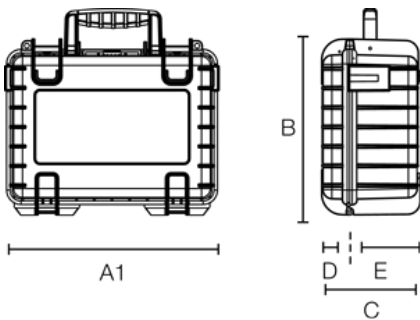

B&W TOOL.CASE JET 3000

Product number: 117.16/L

airworthy

eyelets for padlocks

temperature resistant

document holder

stable

extrem robust

A (A1):	364 mm
B:	296 mm
C:	167 mm
A (A1) inside:	333 mm
B inside:	235 mm
C inside:	150 mm
D (lide) inside:	40 mm
E (Bottom) inside:	110 mm

Produkteigenschaften

Volumen (L)	11,7
Material	PP
Product group	tough.cases
Possible configuration	LOOPS
max.load (kg)	20