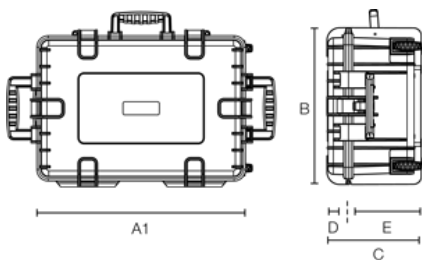

easy-open locks

stackable

temperature stable

telescopic handle

airworthy

A (A1):	550 mm
B:	350 mm
C:	225 mm
A (A1) inside:	500 mm
B inside:	285 mm
C inside:	185 mm
D (lid) inside:	40 mm
E (bottom) inside:	145 mm

Product features

Possible configurations	empty pre-cut foam (SI) padded dividers (RPD)
Certificates	UN 3090/91 UN 3480/81 ATA 300 MIL-STD-801G IP67 STANAG 4280 DEF STAN 81-41
Material	PP
Volume (l)	26.0