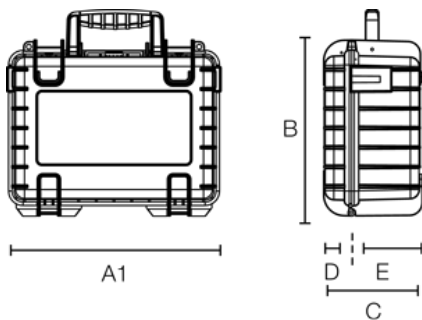

## TYPE 4000 DJI AVATA | OUTDOOR.CASE

Product number: 4000/B/Avata

two eyelets for padlocks (Ø 0.3 inch)

waterproof (IP67 certified)

extremely robust

stackable

temperature stable

dustproof

easy-open locks

30-year warranty

airworthy

A (A1):	<b>420 mm</b>
B:	<b>325 mm</b>
C:	<b>180 mm</b>
A (A1) inside:	<b>385 mm</b>
B inside:	<b>265 mm</b>
C inside:	<b>165 mm</b>
D (lid) inside:	<b>45 mm</b>
E (bottom) inside:	<b>120 mm</b>

### Product features

Use	Drone
Zubehör geeignet für	type 4000
Certificates	DEF STAN 81-41 MIL-STD-801G IP67 STANAG 4280 ATA 300
Material	PP
Volume (l)	16.6