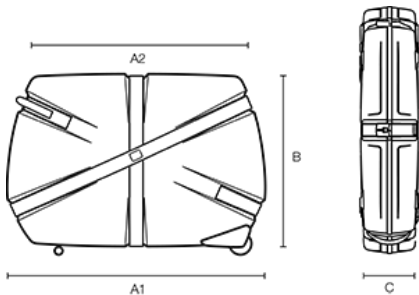

## B&W BIKE.GUARD CURV®

Product number: 96015

4 smooth-running wheels (2x freely rotatable, 2x fixed)

removable top shell

lockable with TSA padlock

A (A1):	<b>1310 mm</b>
B:	<b>910 mm</b>
C:	<b>315 mm</b>
A (A1) inside:	<b>1300 mm</b>
B inside:	<b>840 mm</b>
C inside:	<b>285 mm</b>
D (lid) inside:	<b>mm</b>
E (bottom) inside:	<b>mm</b>

### Product features

Impeller size	26" 27,5" 28" 29"
Product group	#bike.cases
Material	self-reinforced PP
Mountainbikes	Fullsuspension Hardtail
Road and Tri-bikes	with integrated seat post frame size > 62 cm frame size ≤ 62 cm