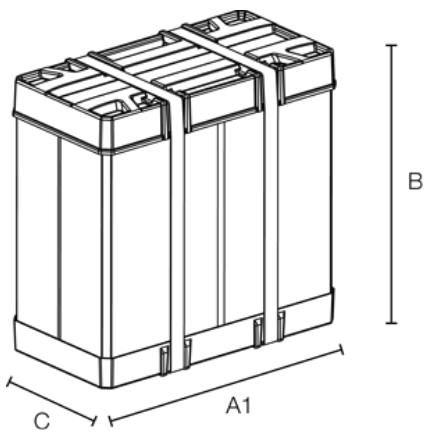

B&W FOLDON.BOX S

Product number: 96008

A (A1):	675 mm
B:	710 mm
C:	350 mm
A (A1) inside:	635 mm
B inside:	620 mm
C inside:	315 mm
D (lid) inside:	mm
E (bottom) inside:	mm

Product features

Product group	#foldon.family
Material	PP/ABS
Folding bikes	Brompton bikes