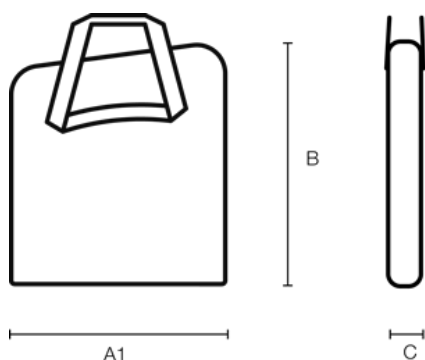

B&W FOLDON.BAG PACK

Product number: 96004

2 smooth-running wheels (fixed)

A (A1):	620 mm
B:	600 mm
C:	350 mm
A (A1) inside:	610 mm
B inside:	590 mm
C inside:	340 mm
D (lid) inside:	mm
E (bottom) inside:	mm

Product features

weight (kg)	37.8
Product group	#foldon.family
Material	ripstop polyester
Folding bikes	Brompton bikes