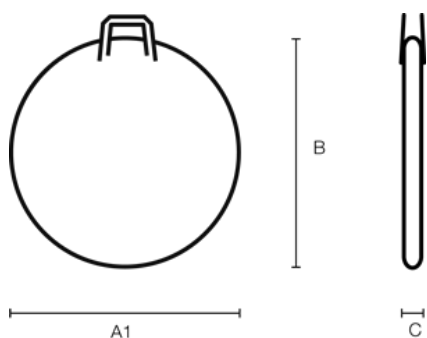

B&W DOUBLE WHEEL.GUARD L

Product number: 96813/blue

A (A1):	mm
B:	760 mm
C:	150 mm
A (A1) inside:	mm
B inside:	mm
C inside:	mm
D (lid) inside:	mm
E (bottom) inside:	mm

Product features

Impeller size	27.5" 29"
Material	Polyester