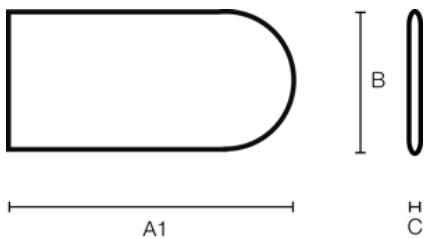

B&W CHAIN.GUARD

Product number: 96350

Easy verstaubar

protects chain guard

extrem robust

A (A1): **610 mm**

B: **295 mm**

C: **10 mm**

A (A1) inside: **610 mm**

B inside: **295 mm**

C inside: **10 mm**

D (lid) inside: **mm**

E (bottom) inside: **mm**

Product features

Product group	#bike.accessoires
Material	Polyester

Accessories